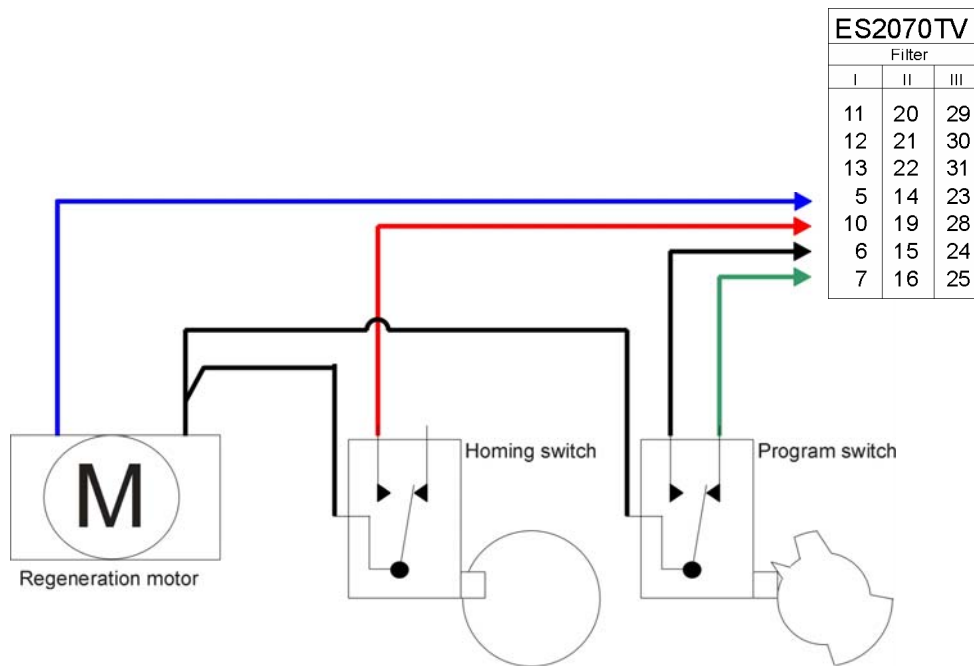

EQUIPMENT FOR WATER TREATMENT SYSTEMS

ES2070 TV

Wiring to Gawa valves

■ Wiring Diagram

Below you will find a standard wiring diagram for all type of GAWA valves to the control type ES2070 TV.

■ Programming

Here you will find which program steps are important for connecting GAWA valves to the control type ES2070 TV.

Electrical control

Step 10 : Program step 10.1 at "Alt".

Number of stages

Step 11 : Program step 11.1 at 4 (3 regeneration stages and 1 service stage).